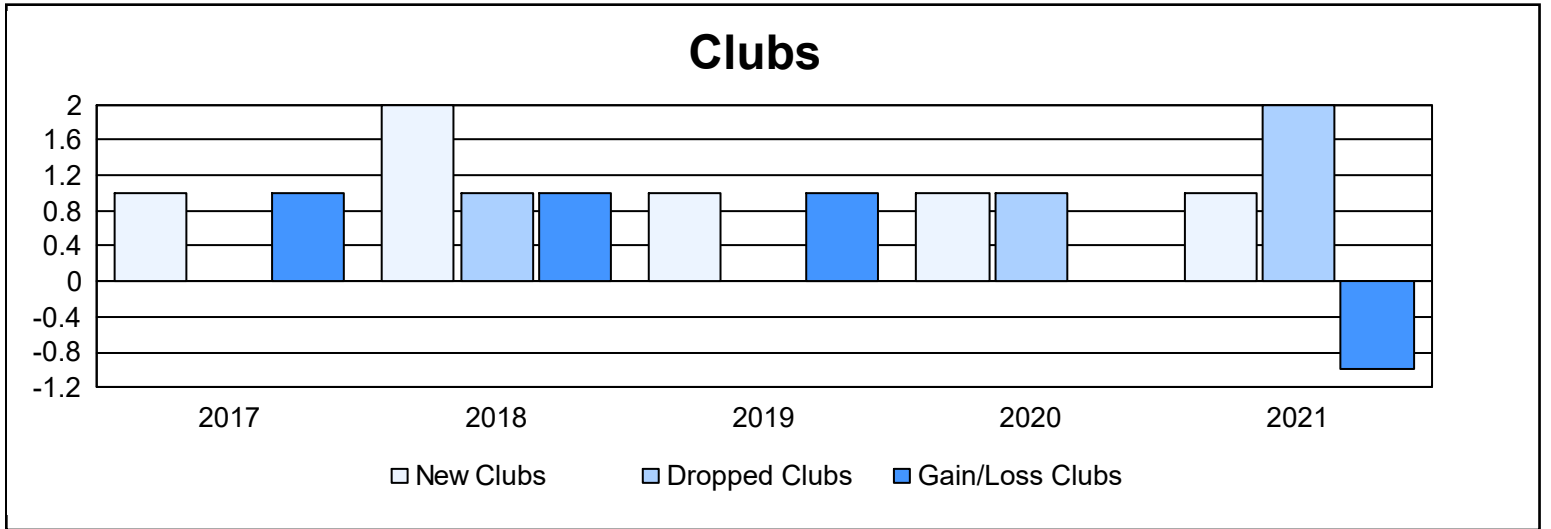

Year	New Clubs	Dropped Clubs	Gain/ Loss Clubs	New Members	Charter Members	Reinstate Members	Transfer Members	Total Member Added	Total Members Dropped	Gain/ Loss Members
2016-2017	1	0	1	122	20	1	1	144	85	59
2017-2018	2	1	1	132	56	3	8	199	153	46
2018-2019	1	0	1	98	21	3	2	124	141	-17
2019-2020	1	1	0	63	28	8	1	100	117	-17
2020-2021	1	2	-1	46	22	5	1	74	163	-89
<b>Average</b>	<b>1</b>	<b>1</b>	<b>0</b>	<b>92</b>	<b>29</b>	<b>4</b>	<b>3</b>	<b>128</b>	<b>132</b>	<b>-4</b>

### Membership Composition June 2021 Cumulative