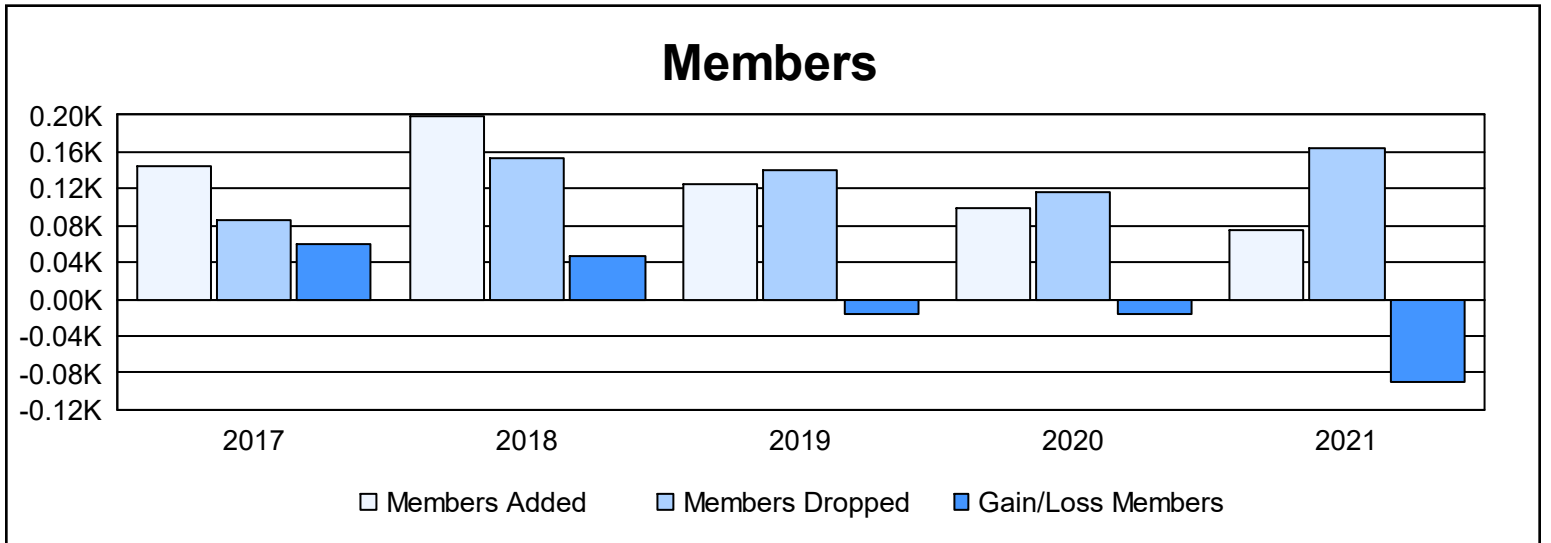

Year	New Clubs	Dropped Clubs	Gain/ Loss Clubs	New Members	Charter Members	Reinstate Members	Transfer Members	Total Member Added	Total Members Dropped	Gain/ Loss Members
2016-2017	1	0	1	122	20	1	1	144	85	59
2017-2018	2	1	1	132	56	3	8	199	153	46
2018-2019	1	0	1	98	21	3	2	124	141	-17
2019-2020	1	1	0	63	28	8	1	100	117	-17
2020-2021	1	2	-1	46	22	5	1	74	163	-89
<b>Average</b>	<b>1</b>	<b>1</b>	<b>0</b>	<b>92</b>	<b>29</b>	<b>4</b>	<b>3</b>	<b>128</b>	<b>132</b>	<b>-4</b>

### Membership Composition June 2021 Cumulative