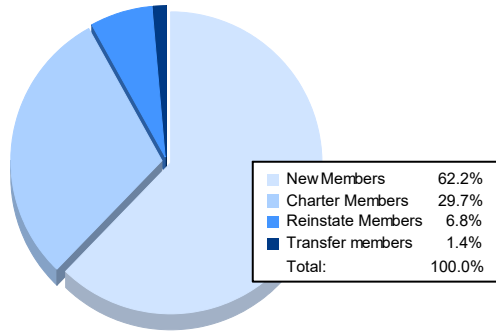

Year	New Clubs	Dropped Clubs	Gain/ Loss Clubs	New Members	Charter Members	Reinstate Members	Transfer Members	Total Member Added	Total Members Dropped	Gain/ Loss Members
2016-2017	1	0	1	122	20	1	1	144	85	59
2017-2018	2	1	1	132	56	3	8	199	153	46
2018-2019	1	0	1	98	21	3	2	124	141	-17
2019-2020	1	1	0	63	28	8	1	100	117	-17
2020-2021	1	2	-1	46	22	5	1	74	163	-89
<b>Average</b>	<b>1</b>	<b>1</b>	<b>0</b>	<b>92</b>	<b>29</b>	<b>4</b>	<b>3</b>	<b>128</b>	<b>132</b>	<b>-4</b>

### Membership Composition June 2021 Cumulative